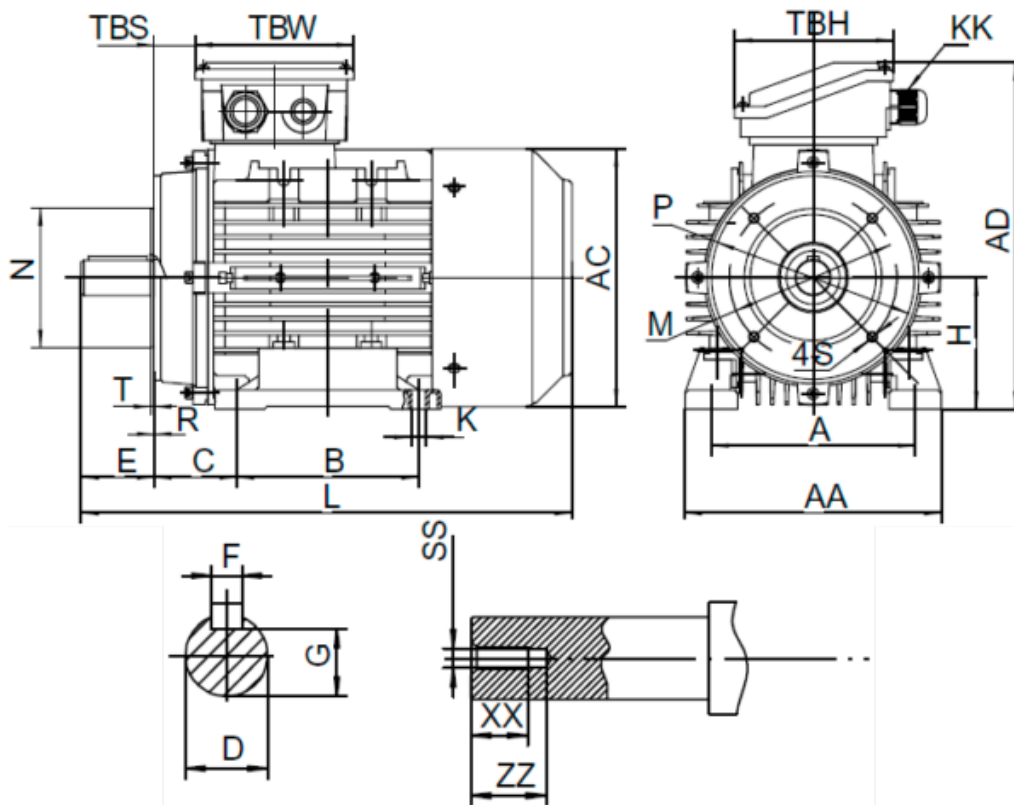

# Data Sheet

Article number: 25180007521640

Description: Kleedrive T3A 801-2 0.75kw 2800 rpm UL/CSA  
3x230/400V 50 HZ IP55 B34 Eff=80,7%

## Measures

A = 125	F = 6	R = 0	ZZ = 21
AA = 160	G = 15.5	S = M6	
AC = Ø157	H = 80	SS = M6	
AD = 214	HD = 134	T = 3	
B = 100	L = 277	TBH = 109	
C = 50	M = Ø100	TBS = 26.5	
D = Ø19	N = Ø80	TBW = 109	
E = 40	P = Ø120	XX = 16	